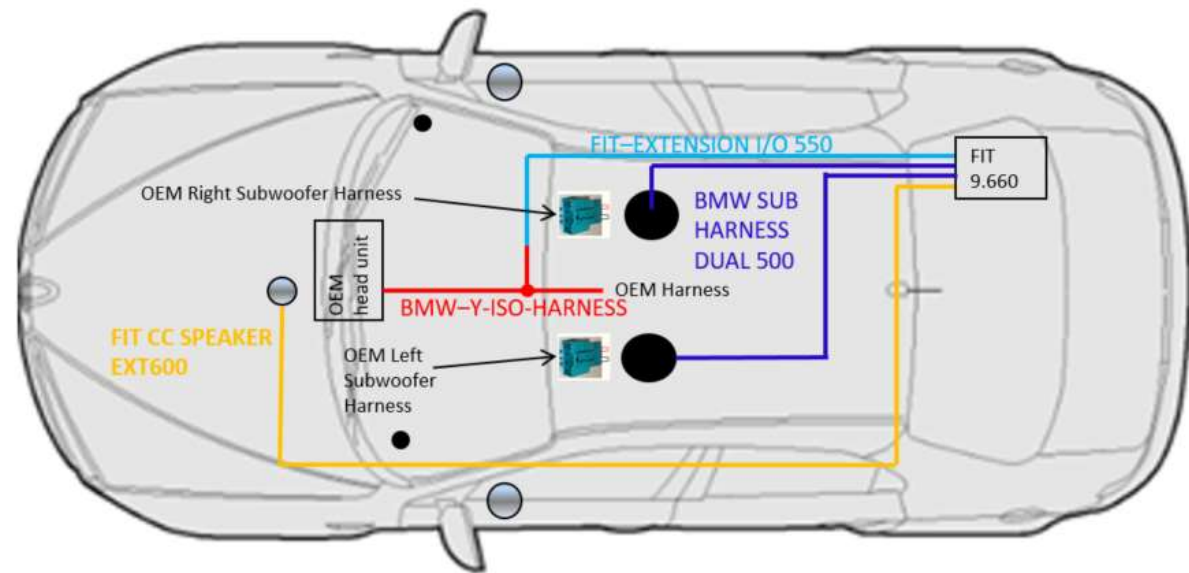

For more information, please contact us at focal-inside@focal.com

POWERED 5.2 FIT Audio Solution – *Audio presets (Passive)* FOCAL INSIDE

Products listing

- 1 x IS BMW 100/L kit
- 2 x ISUB BMW 2 subwoofers
- 1 x ICC BMW 100 center speaker
- 1 x FIT 9.660 amplifier/DSP

Cables listing

- 1x BMW-Y-ISO-HARNESS
- 1x FIT-EXTENSION I/O 550
- 1X FIT CC SPEAKER EXT 600
- 1X BMW SUB HARNESS DUAL 500
- Option: 1X POWER SUPPLY SET FOR FIT/IMP

For more information, please contact us at focal-inside@focal.com