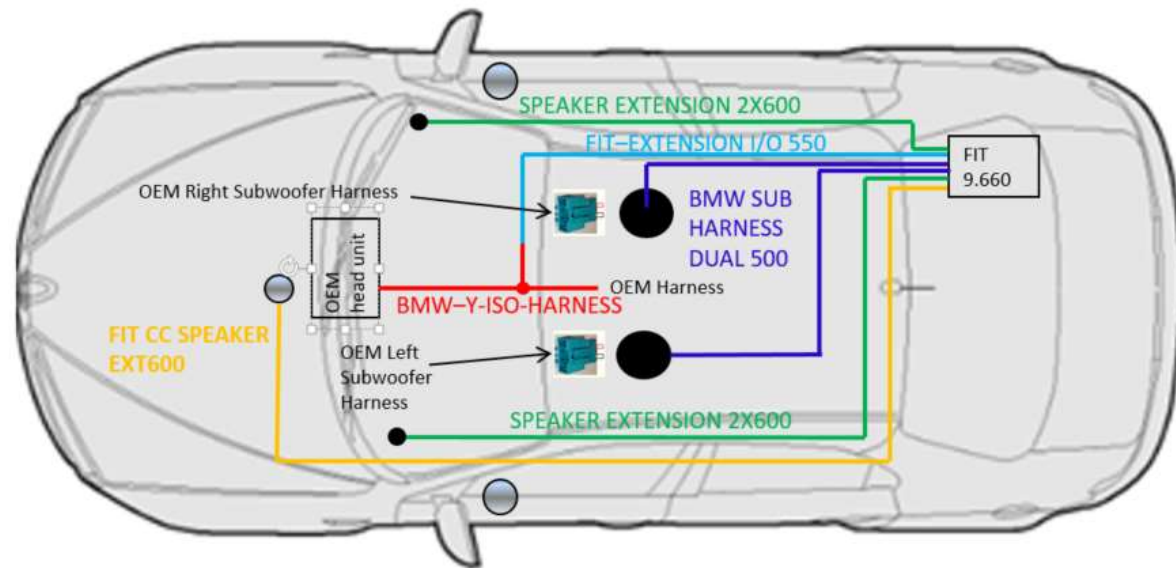

Products listing

- 1 x IS BMW 100/L kit
- 2 x ISUB BMW 2 subwoofers
- 1 x ICC BMW 100 center speaker
- 1 x FIT 9.660 amplifier/DSP

Cables listing

- 1x BMW-Y-ISO-HARNESS
- 1x FIT-EXTENSION I/O 550
- 1X SPEAKER EXTENSION 2X600
- 1X FIT CC SPEAKER EXT 600
- 1X BMW SUB HARNESS DUAL 500
- Option: 1X POWER SUPPLY SET FOR FIT/IMP

For more information, please contact us at focal-inside@focal.com

POWERED 5.2 FIT Audio Solution – *Audio presets (Passive)* FOCAL INSIDE

Products listing

- 1 x IS BMW 100/L kit
- 2 x ISUB BMW 2 subwoofers
- 1 x ICC BMW 100 center speaker
- 1 x FIT 9.660 amplifier/DSP

Cables listing

- 1x BMW-Y-ISO-HARNESS
- 1x FIT-EXTENSION I/O 550
- 1X FIT CC SPEAKER EXT 600
- 1X BMW SUB HARNESS DUAL 500
- Option: 1X POWER SUPPLY SET FOR FIT/IMP

For more information, please contact us at focal-inside@focal.com