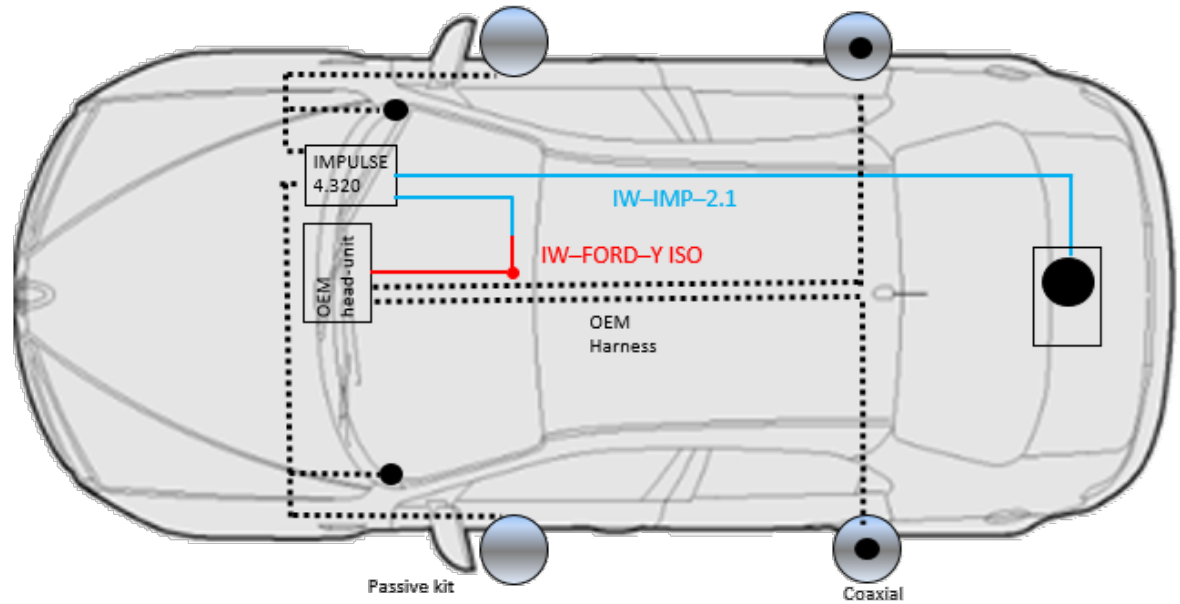

Products listing

- 1 x IS FORD 165/690 kit
- 1 x IC FORD 165 coaxial kit
- 1 x subwoofer PSB200
- 1 x IMPULSE 4.320 amplifier

Cables listing

- 1x FORD-Y-ISO HARNESS
- 1x IW-IMP2.1 HARNESS

- Tweeter
- Center
- Woofer
- Coaxial
- Subwoofer