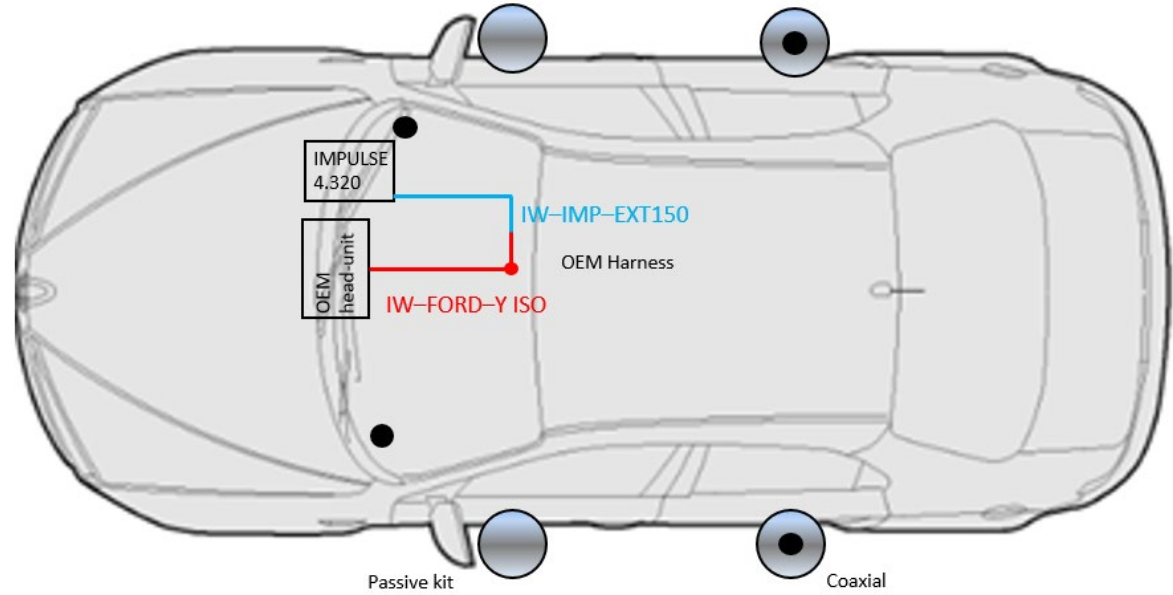

Products listing

1 x IS FORD 165/690 kit

1 x IC FORD 165 coaxial kit

1 x IMPULSE 4.320 amplifier

Cables listing

1x FORD-Y-ISO HARNESS

1x IMP EXT150 /I/O 150

- Tweeter
- Center
- Woofer
- Coaxial
- Subwoofer